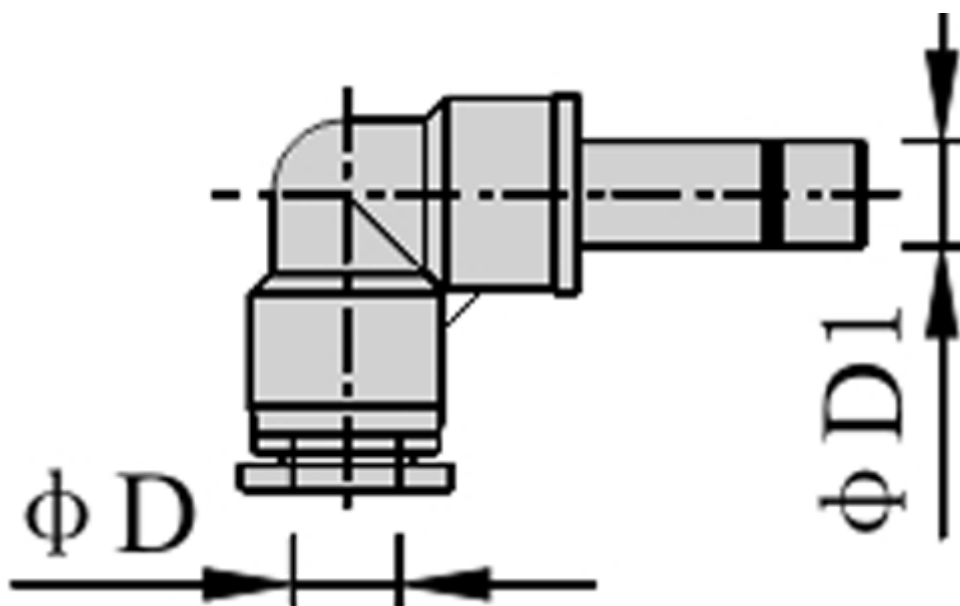

Data Sheet

Article number: 58EPLJ84

Description: Fitting EPLJ84 angle reduction
tube diameter 8 - 4

Measures

D = 8

D1 = 4